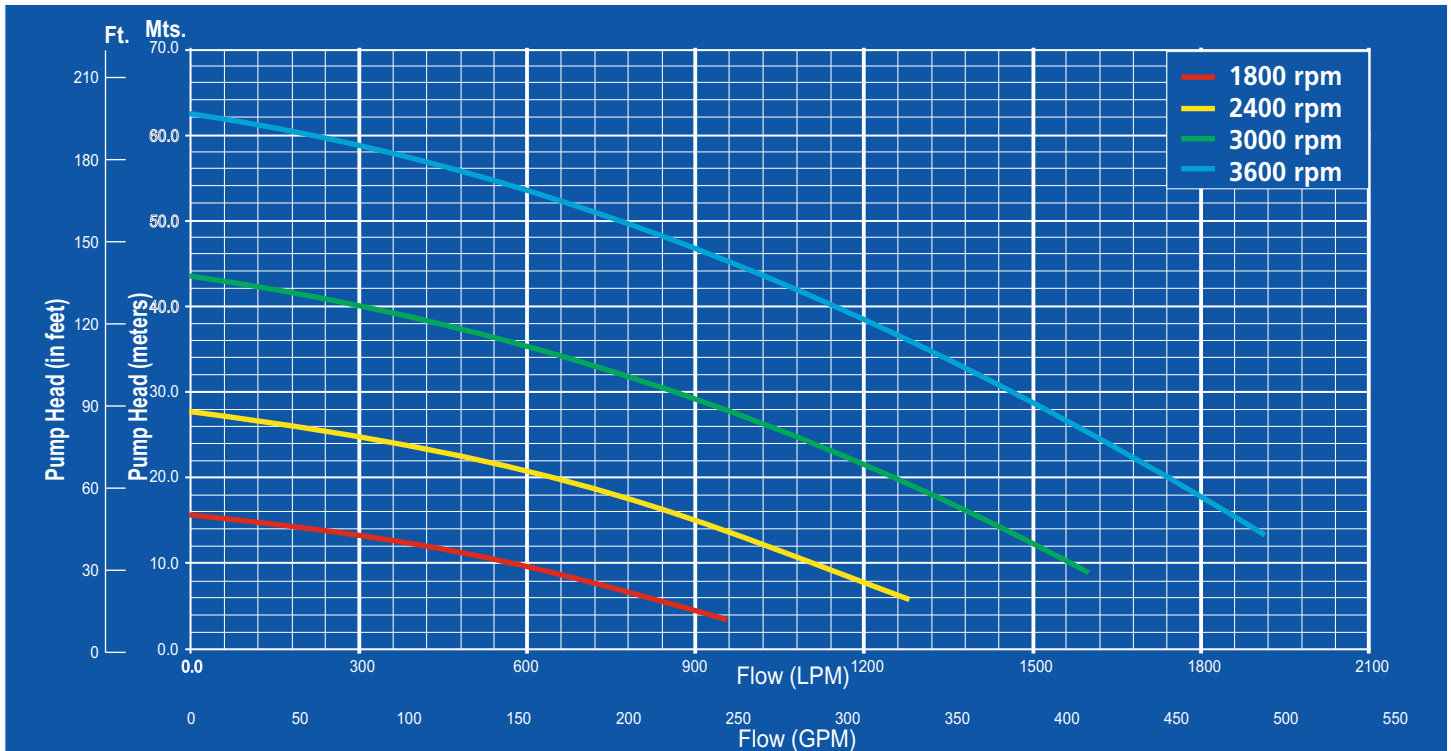

INDRA HYDRO TECH PUMPS PVT LTD

No.85/M, Ground Floor, Industrial Suburb, 2nd Stage, Tumkur Road, Yeshwanthpur, Bangalore 560 022, Karnataka, INDIA
Tel.: +91 80 4163 5638, Mob.: +91 87621 48219 / 80736 22800, Email: contact@ihpindia.in, Web: www.ihpindia.in