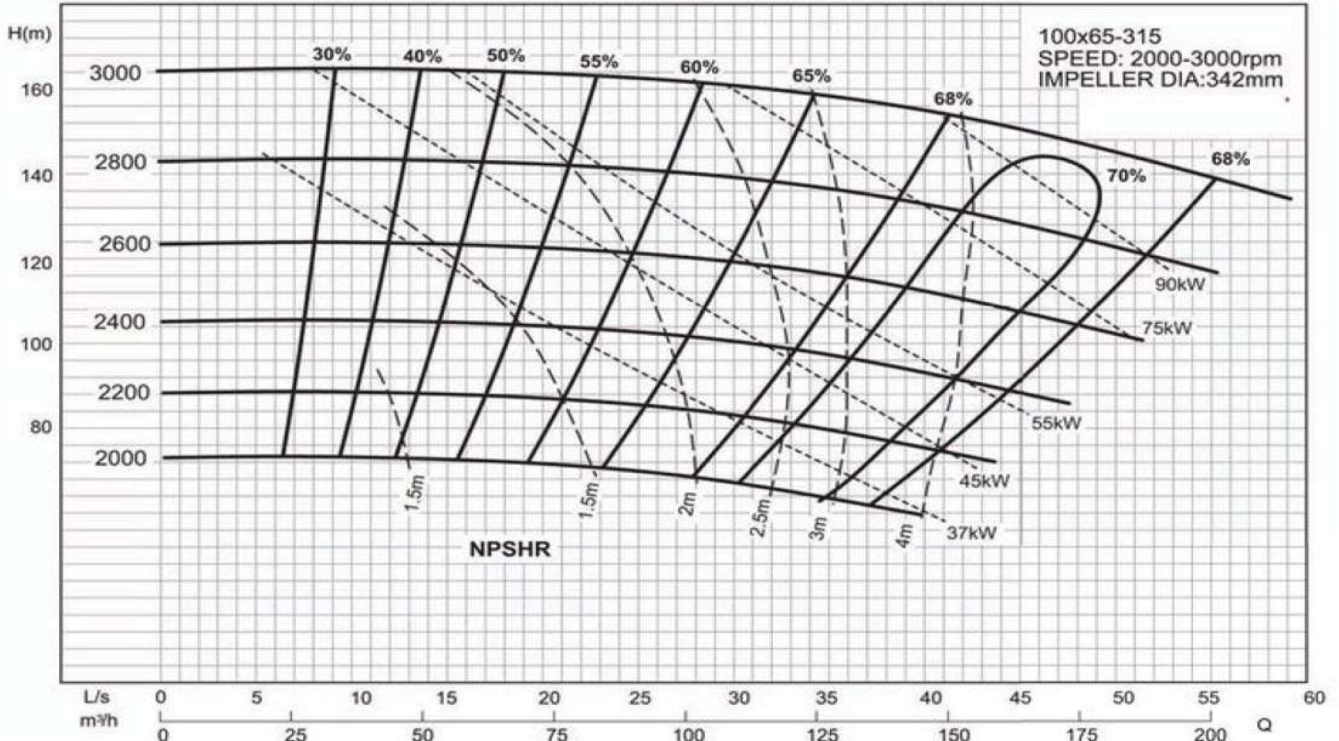

POSEIDON Pumps

Automatic Dry Prime 315 series

DRY PRIME PUMPS

Part number 100x65-315A-ADP50

Variable speed - faster speeds:

Variable speed - slower speeds:

INDRA HYDRO TECH PUMPS PVT LTD

No.85/M, Ground Floor, Industrial Suburb, 2nd Stage Gautham Nagar, Tumkur Road
Yeshwanthpur, Bangalore 560 022, Karnataka, INDIA
Tel. : +91 80 4163 5638, Mobile: +91 94835 26899 / 80736 22800
Email : sales@ihpumps.in, Web : www.ihpindia.in | www.ihpumps.in