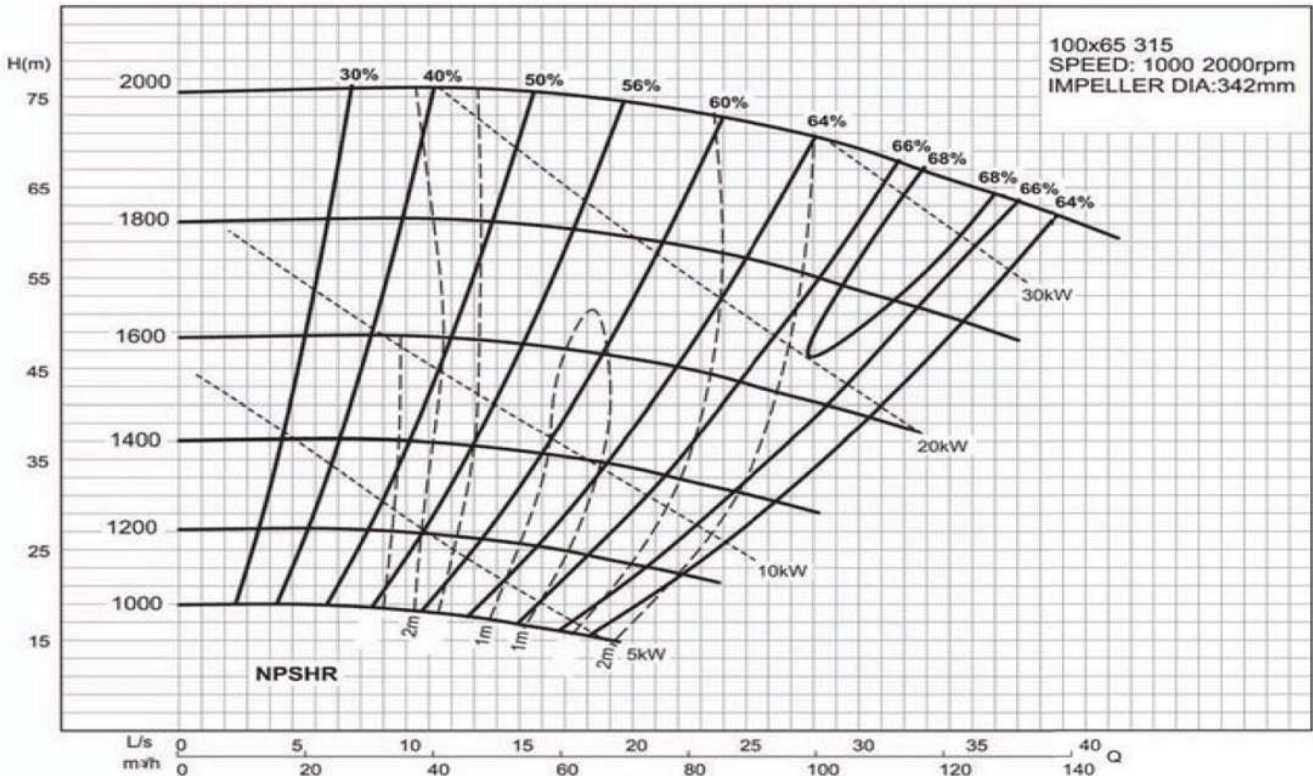

POSEIDON Pumps

Automatic Dry Prime 315 series

DRY PRIME PUMPS

Part number 100x65-315A-ADP50

Variable speed - faster speeds:

Variable speed - slower speeds:

INDRA HYDRO TECH PUMPS PVT LTD

No.85/M, Ground Floor, Industrial Suburb, 2nd Stage Gautham Nagar, Tumkur Road
Yeshwanthpur, Bangalore 560 022, Karnataka, INDIA
Tel. : +91 80 4163 5638, Mobile: +91 94835 26899 / 80736 22800
Email : sales@ihpumps.in, Web : www.ihpindia.in | www.ihpumps.in